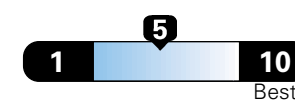

Smog Rating (tailpipe only)

This vehicle emits 389 grams CO2 per mile. The best emits 0 grams per mile (tailpipe only). Producing and distributing fuel also creates emissions; learn more at fueleconomy.gov.

Actual results will vary for many reasons, including driving conditions and how you drive and maintain your vehicle. The average new vehicle gets 27 MPG and cost $6,500 to fuel over 5 years. Cost estimates are based on 15,000 miles per year at $2.35 per gallon. MPGe is miles per gasoline gallon equivalent. Vehicle emissions are a significant cause of climate change and smog.

fueleconomy.gov

Calculate personalized estimates and compare vehicles